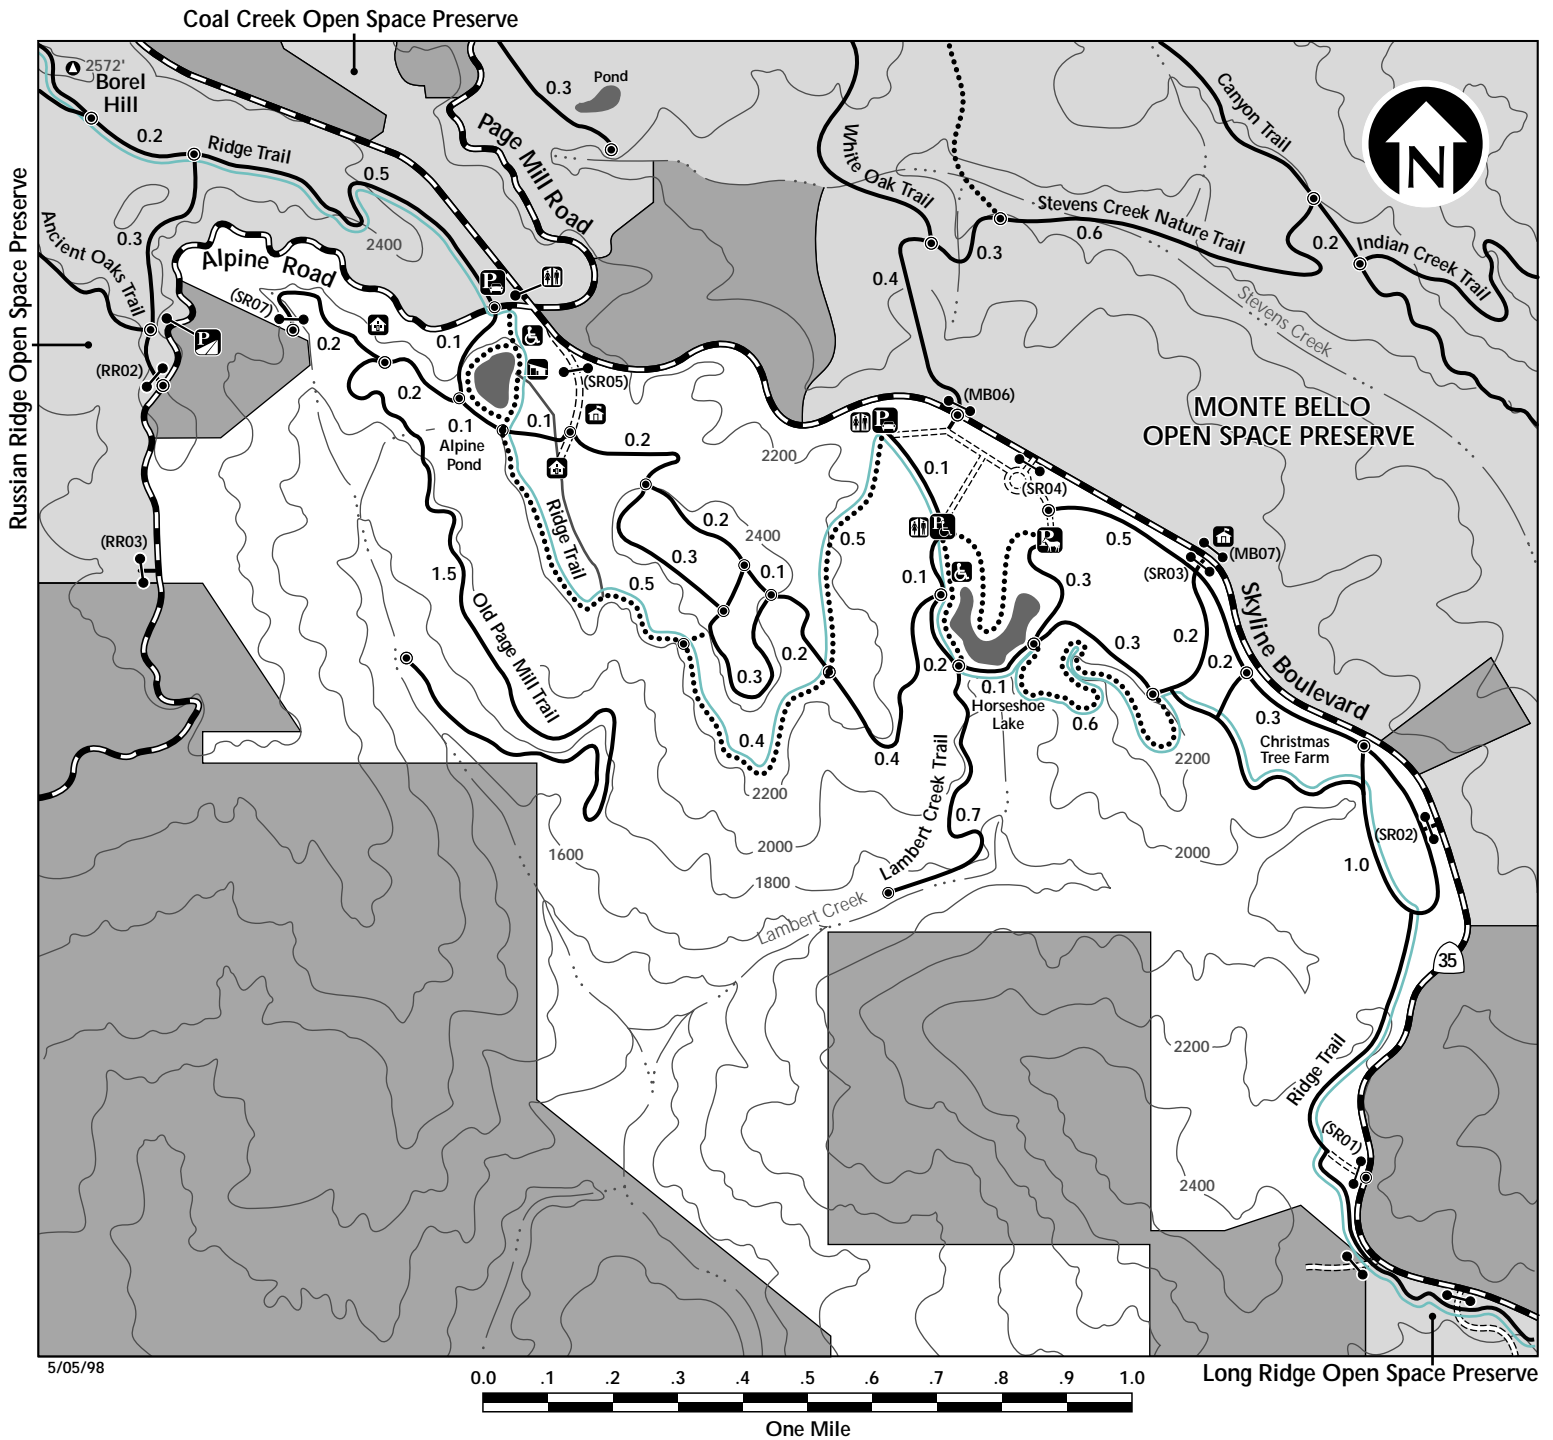

# SKYLINE RIDGE OPEN SPACE PRESERVE

MIDPENINSULA REGIONAL OPEN SPACE DISTRICT

5/05/98

### Trail Use

- ..... Hiking Only
- Hiking, Bicycling, Equestrian
- Bay Area Ridge Trail
- Note: Dogs are not allowed on this preserve

### Map Legend

- |           |                         |                 |           |                          |                    |   |
|-----------|-------------------------|-----------------|-----------|--------------------------|--------------------|---|
| Gate (#s) | Trail Distance in Miles | Ranger Facility | Restroom  | Whole Access Trail       | Parking Lot        | Other Public Lands                      |
| Creek     | Vehicle Driveway        | Nature Center   | Residence | Handicapped Parking Only | Equestrian Parking | No Public Entry Private or Leased Lands |